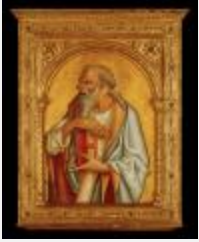

K0336C - Expert opinion by Berenson, circa 1920s-1950s

**IDENTIFIER**

DOC01907

**ARCHIVAL ITEM TYPE**

Expert Opinion

**CREATOR**

Berenson, Bernard, 1865-1959

**DATE**

circa 1920s-1950s

**CITATION**

National Gallery of Art, Gallery Archives, 46A3 Kress Collection Object Files - Other Locations

**NOTE**

Also pertains to K336A

**2 RELATED ART OBJECTS**

K336C  
Carlo Crivelli  
*An Apostle*  
Honolulu Museum of Art, Honolulu, Hawaii