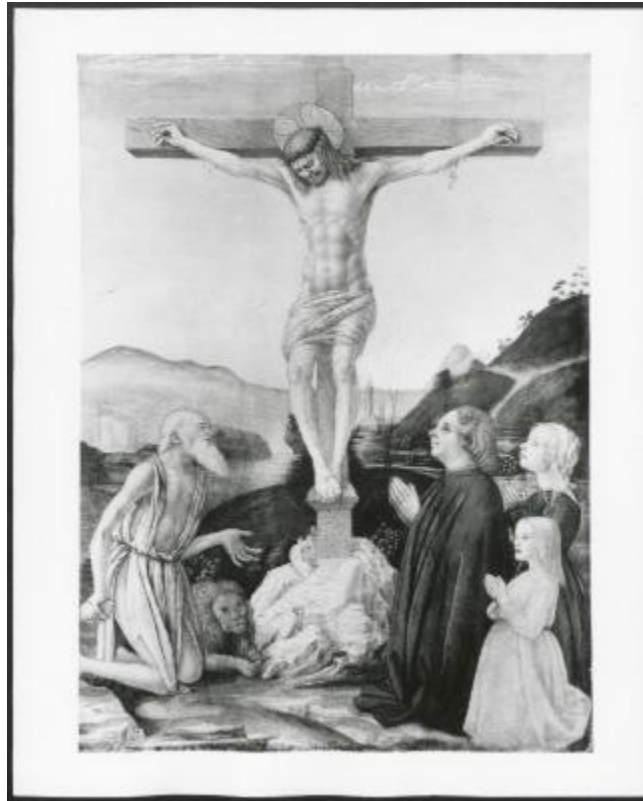

K1031 - Photograph, circa 1930s-1960s

**IDENTIFIER**

DOC03039

**ARCHIVAL ITEM TYPE**

Photograph

**DATE**

circa 1930s-1960s

**CITATION**

National Gallery of Art, Gallery Archives, 46A3 Kress Collection Object Files - Other Locations

---

**1 RELATED ART OBJECT**

K1031

Florentine School, close to Botticini

*The Crucifixion with St. Jerome, Donor, and His Family*