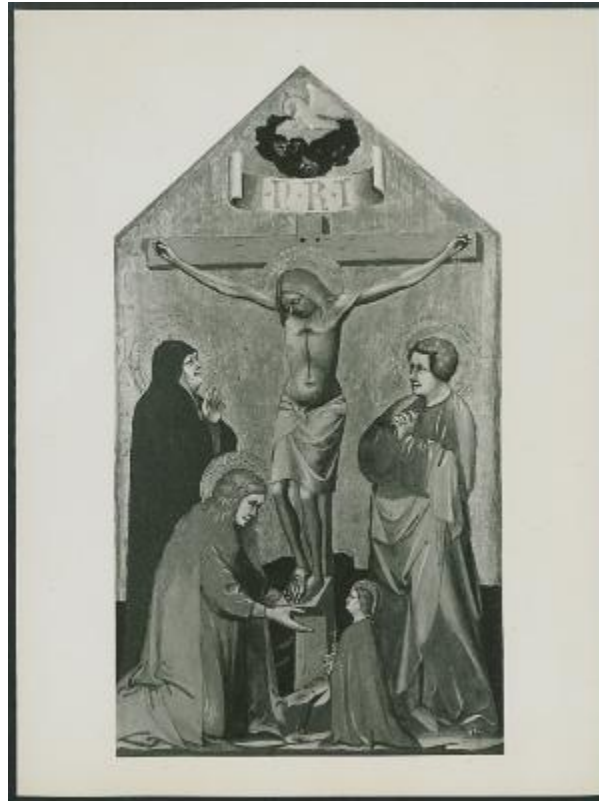

K1209 - Photograph, circa 1930s-1960s

IDENTIFIER

DOC04248

ARCHIVAL ITEM TYPE

Photograph

DATE

circa 1930s-1960s

CITATION

National Gallery of Art, Gallery Archives, 46A3 Kress Collection Object Files - Other Locations

1 RELATED ART OBJECT

K1209

Jacopo di Paolo

The Crucifixion, with the Virgin Mary, Saint Mary Magdalene, Saint John the Evangelist, and a Female