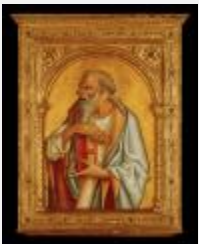

K1538  
Attributed to Benedetto Caliari  
*The Deposition of Christ*

KRESS COLLECTION DIGITAL ARCHIVE

K1667  
Carlo Bonavia  
*View of the Castel dell'Ovo, Naples*

K1668  
Carlo Bonavia  
*Teverone Cascade*

K250  
Benozzo Gozzoli  
*Madonna and Child with Angels*

K3  
Segna di Buonaventura  
*Madonna and Child*

K336A  
Carlo Crivelli  
*An Apostle*

K336C  
Carlo Crivelli  
*An Apostle*

K339  
Francesco Salviati  
*Portrait of a Young Man*