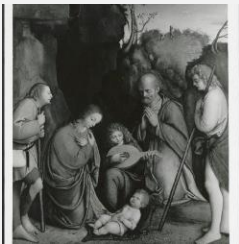

Giovanni Agostino da Lodi, active c. 1467-c. 1524
Adoration of the Shepherds

KRESS CATALOGUE NUMBER

K1291

IDENTIFIER

2785

ARTIST

Lodi, Giovanni Agostino da, active c. 1467-c. 1524

NATIONALITY

K1291 - Expert opinion by Berenson, circa 1920s-1950s

K1291 - Expert opinion by Longhi, circa 1920s-1950s

KRESS COLLECTION DIGITAL ARCHIVE

K1291 - Expert opinion by Perkins, circa 1920s-1940s

K1291 - Expert opinion by A. Venturi, circa 1920s-1930s

K1291 - Alan Burroughs report, circa 1930s-1940s

K1291 - Photograph, circa 1930s-1960s

K1291 - Photograph, circa 1930s-1960s

KRESS COLLECTION DIGITAL ARCHIVE

K1291 - Expert opinion by Fiocco, 1938

K1291 - Expert opinion by Suida, 1938