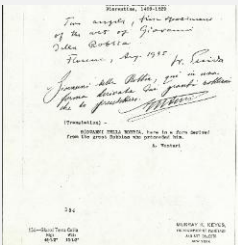

# KRESS COLLECTION DIGITAL ARCHIVE

K0155 - Expert opinion by Fiocco, circa 1930s-1940s

K0155 - Photograph, circa 1930s-1960s

K0154 - Expert opinion by Suida et al., 1935

K0154 - Condition and restoration record, circa 1950s-1960s