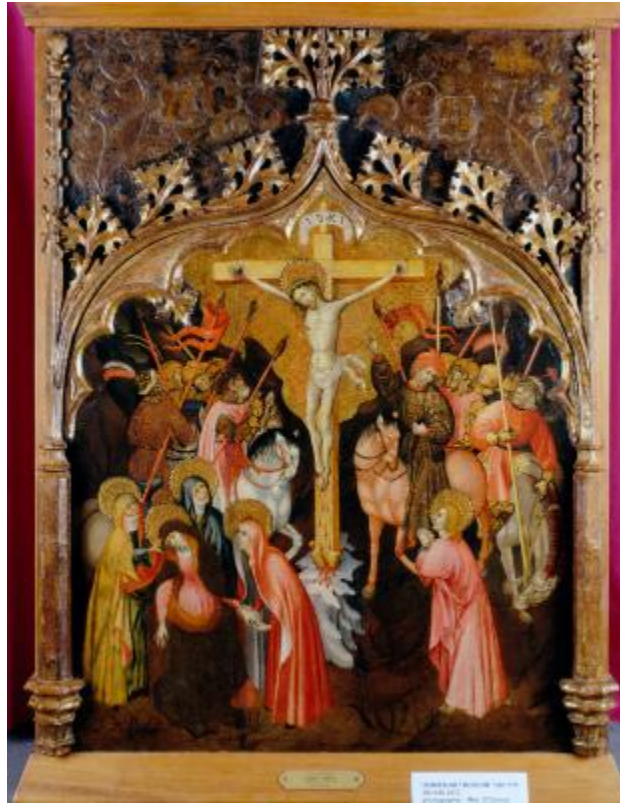

Jaime Cirera, active 1418-1452
The Crucifixion

KRESS CATALOGUE NUMBER

K1583

IDENTIFIER

2891

ARTIST

Cirera, Jaime, active 1418-1452

NATIONALITY

Spanish

DATE

about 1435

MEDIUM

oil and tempera on panel

TYPE OF OBJECT

Painting

DIMENSIONS

90 x 78.5 cm (35-1/4 x 31 in)

LOCATION

Denver Art Museum, Denver, Colorado