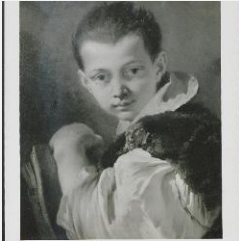

K0232 - Photograph, circa 1930s-1960s