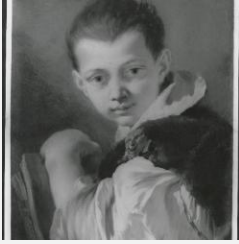

K0232 - Alan Burroughs report, circa 1930s-1940s

K0232 - Expert opinion by Fiocco, 1932

K0232 - Expert opinion by Longhi, 1932

K0232 - Art object record, circa 1930s-1950s

KRESS COLLECTION DIGITAL ARCHIVE