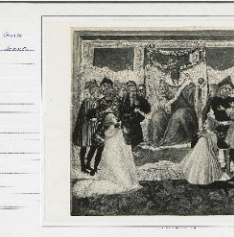

K0269 - Art object record, circa 1930s-1950s

KRESS COLLECTION DIGITAL ARCHIVE

K0269 - Photograph, circa 1930s-1960s

K0269 - Photograph, circa 1930s-1960s

K0269 - Expert opinion by Suida, 1935

K0269 - National Gallery of Art mounted photograph, circa 1940s-1950s