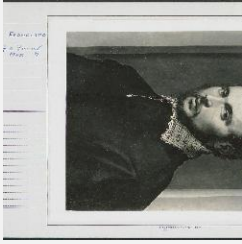

K0339 - Expert opinion by Fiocco et al., circa 1930s-1940s

K0339 - Art object record, circa 1930s-1950s

K0339 - Photograph, circa 1930s-1960s

KRESS COLLECTION DIGITAL ARCHIVE

K0339 - National Gallery of Art mounted photograph, circa 1940s-1950s