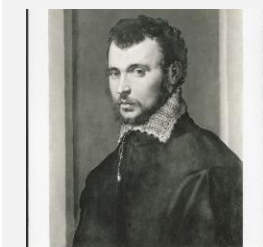

K0339 - Photograph, circa 1930s-1960s