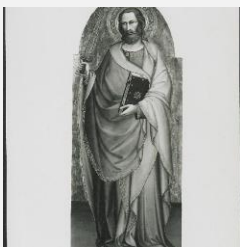

K0429 - Expert opinion by Fiocco, circa 1930s-1940s

K0429 - Art object record, circa 1930s-1950s

K0429 - Photograph, circa 1930s-1960s

KRESS COLLECTION DIGITAL ARCHIVE

K0429 - Photograph, circa 1930s-1960s