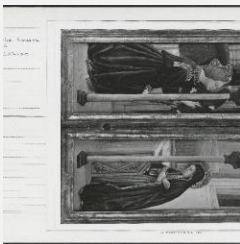

K0521 - Expert opinion by Perkins, circa 1920s-1940s

K0521 - Expert opinion by A. Venturi, circa 1920s-1930s

K0521 - Alan Burroughs report, circa 1930s-1940s

K0521 - Art object record, circa 1930s-1950s

K0521 - Photograph, circa 1930s-1960s

KRESS COLLECTION DIGITAL ARCHIVE

K0521 - Photograph, circa 1930s-1960s

K0521 - Expert opinion by Fiocco, 1938

K0521 - Expert opinion by Suida, 1937

K0521 - National Gallery of Art mounted photograph, circa 1940s-1950s