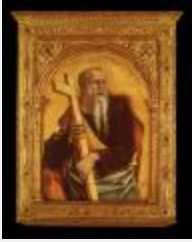

KRESS COLLECTION DIGITAL ARCHIVE

K336C
Carlo Crivelli
An Apostle
Honolulu Museum of Art, Honolulu, Hawaii

RECORD LINK

<https://kress.nga.gov/Detail/archival/DOC01898>