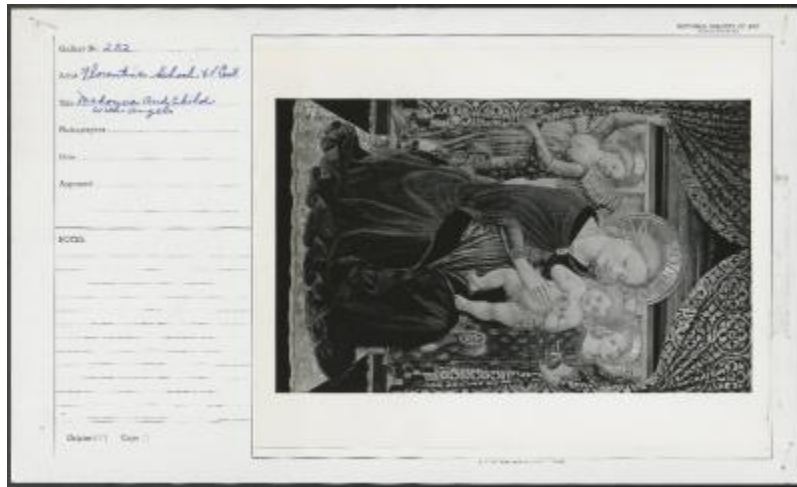

**K0250 - National Gallery of Art mounted photograph, circa 1940s-1950s**

**IDENTIFIER**

DOC09930

**ARCHIVAL ITEM TYPE**

National Gallery of Art Mounted Photograph

**CREATOR**

National Gallery of Art, Washington, District of Columbia

**DATE**

circa 1940s-1950s

**CITATION**

National Gallery of Art, Gallery Archives, 46A4 Returned-to-Owner Object Files

---

**1 RELATED ART OBJECT**

K250  
Benozzo Gozzoli  
*Madonna and Child with Angels*  
Honolulu Museum of Art, Honolulu, Hawaii