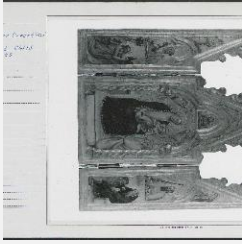

KRESS COLLECTION DIGITAL ARCHIVE

K1201 - National Gallery of Art mounted photograph, circa 1940s-1950s