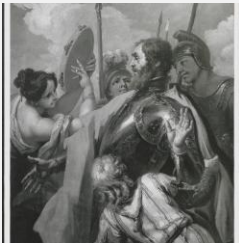

K1704 - Photograph, circa 1930s-1960s